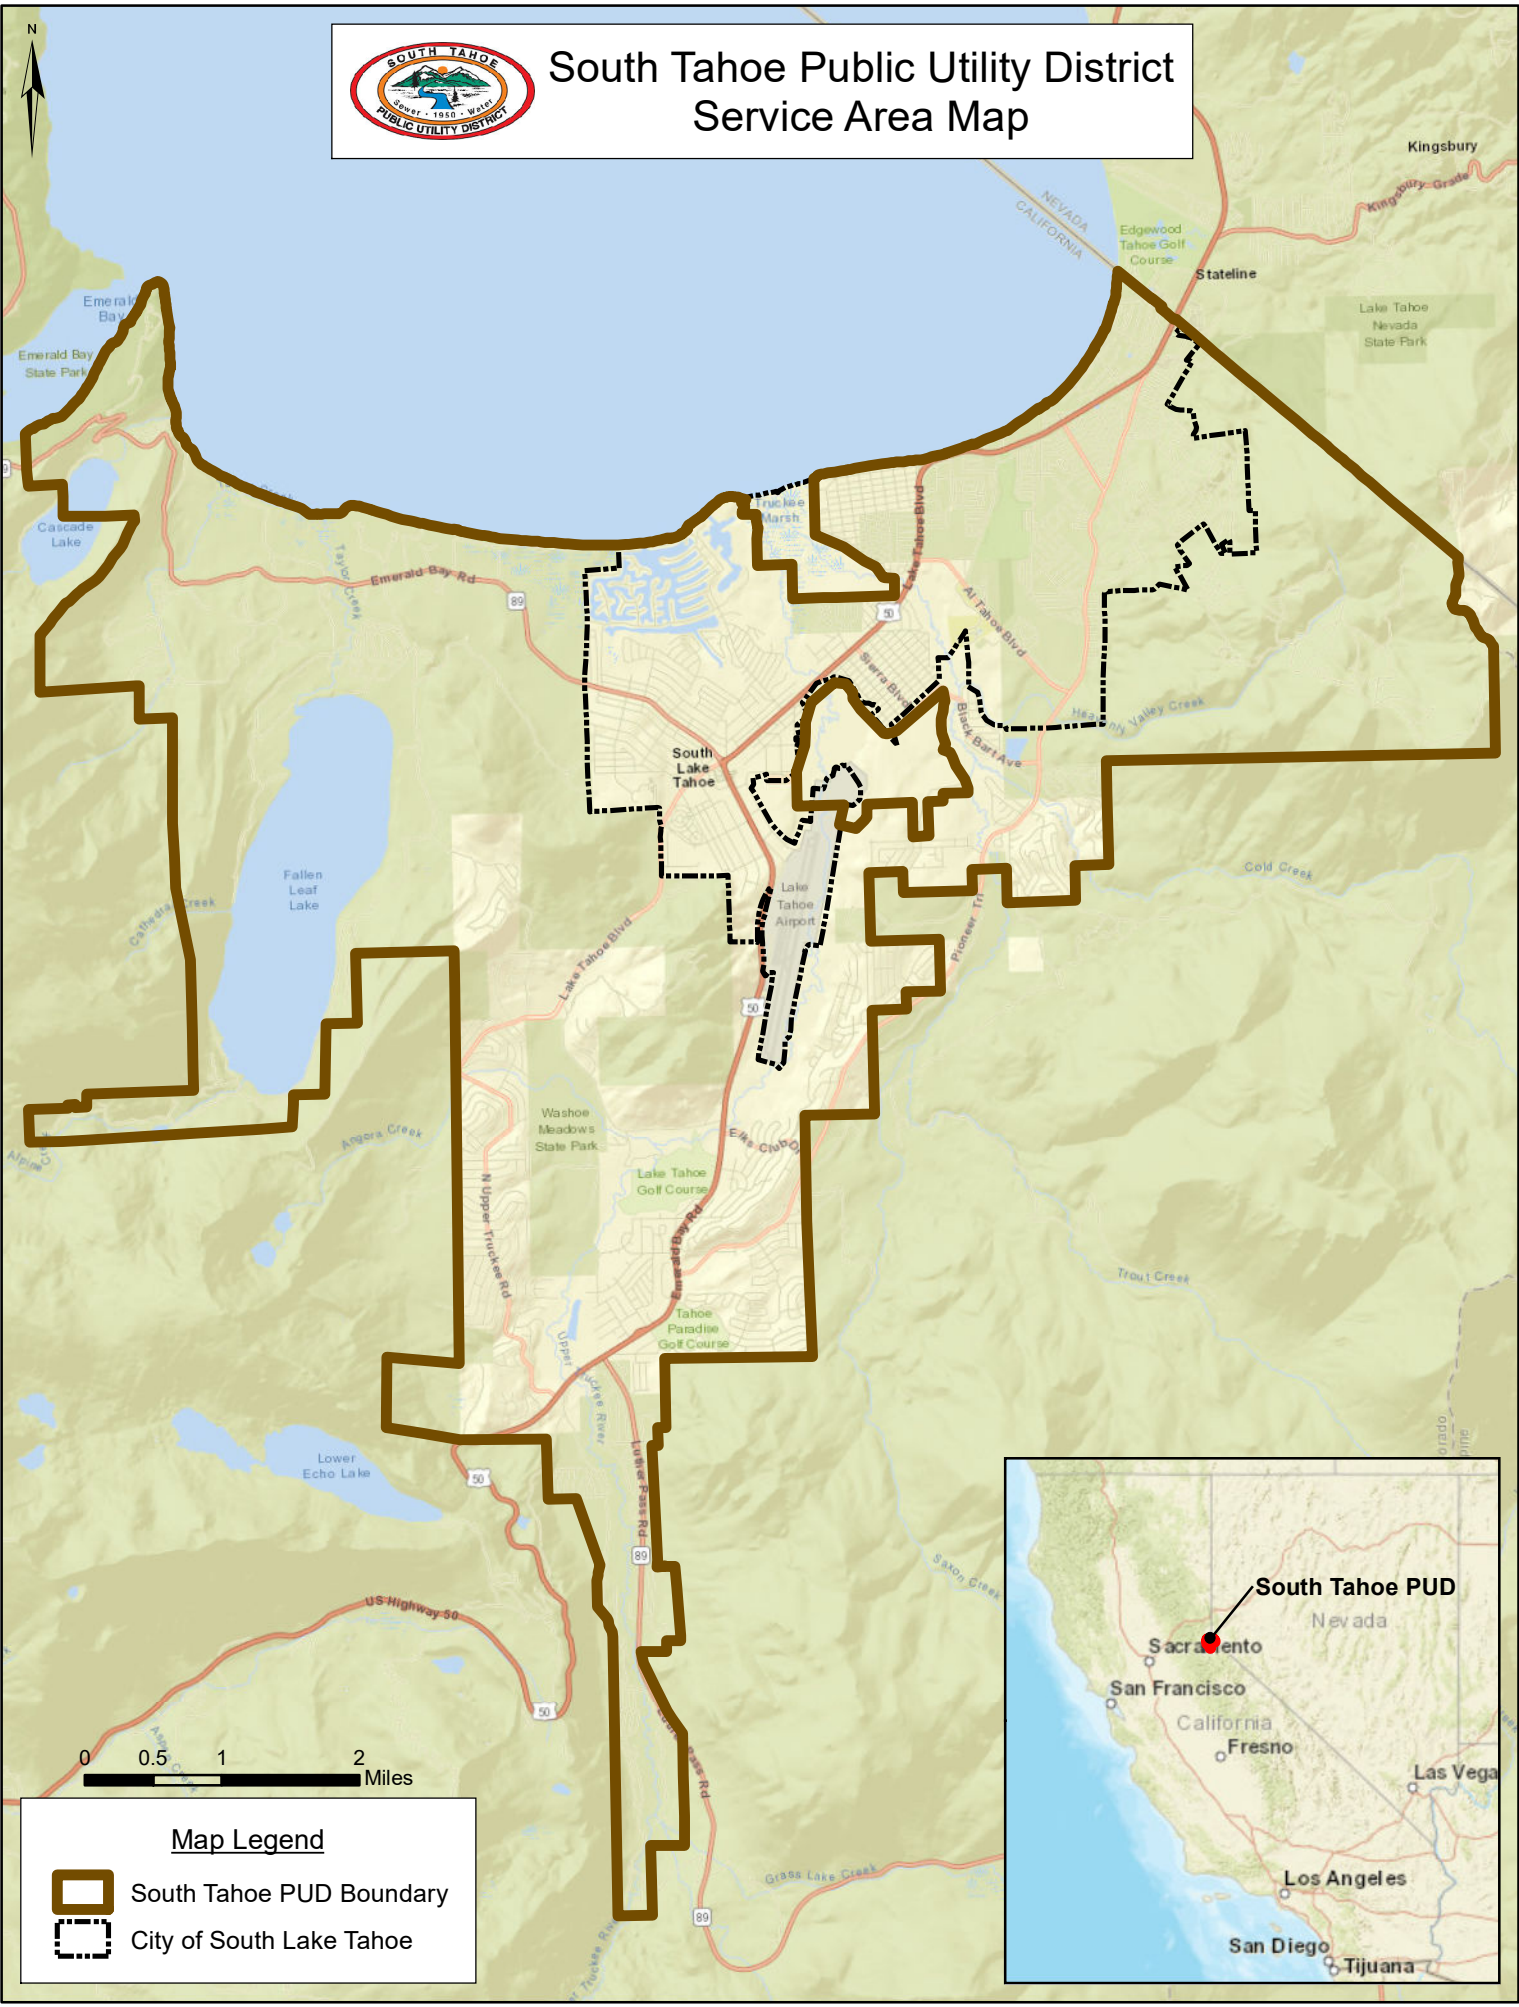

# South Tahoe Public Utility District Service Area Map

**Map Legend**

-  South Tahoe PUD Boundary
-  City of South Lake Tahoe